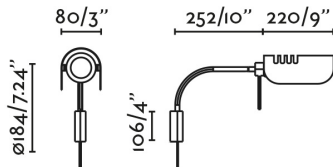

Mounting	Wall
Voltage (V)	100V-240V
Hertz	50/60Hz
Class	II
IP	20
Power (W)	15
Light source	E27 LED
Light source included	No
Bulb format	ST64
Number of lamp holders	1
Dimmable luminaire (W)	No
Rotation angles 2	160
Switch type	On/Off
Cable length	2500 mm
Structure material	Steel
Shade material	Steel
Structure finish	Black
RAL/Pantone structure	RAL 9011
Shade finish	Black

 [Installation instructions](#)

Recommended bulbs

E27 LED

Reference	17428
Voltage (V)	220V-240V
Hertz	50/60Hz
Power (W)	4
Luminous Flux (lm)	400
Color temperature (K)	2200K