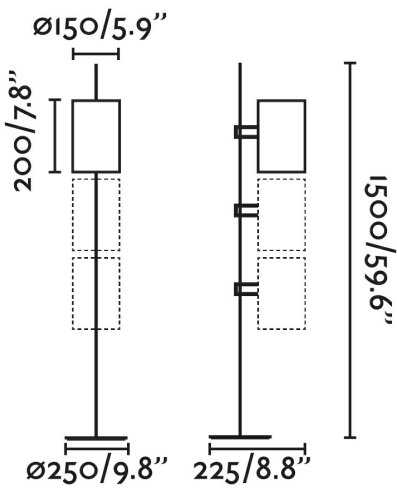

| | |
|------------------------|-------------------|
| Mounting | Floor |
| Voltage (V) | 100V-240V |
| Hertz | 50/60Hz |
| Class | II |
| IP | 20 |
| Power (W) | 15 |
| Light source | E27 LED |
| Number of lamp holders | 1 |
| Light orientation | Indirect lighting |
| Switch type | On/Off |
| Cable length | 3500 mm |
| Structure material | Steel |
| Shade material | Steel |
| Structure finish | Matt Black |
| Shade finish | Beige |

[Installation instructions](#)

Recommended bulbs

Bulb A60 MAT LED E27 8W 2700K 640Lm

| | |
|-----------------------|-----------|
| Reference | 17463 |
| Voltage (V) | 220V-240V |
| Hertz | 50/60Hz |
| Power (W) | 8 |
| Luminous Flux (lm) | 800 |
| Color temperature (K) | 2700K |
| Opening angle degrees | 360 |

Bulb A60 E27 7W 2700K TUYA WIFI

| | |
|-----------------------|-----------|
| Reference | 17498 |
| Voltage (V) | 220V-240V |
| Hertz | 50/60Hz |
| Power (W) | 7 |
| Luminous Flux (lm) | 806 |
| Color temperature (K) | 2700K |
| Opening angle degrees | 360 |

Related accessories

TIDER Black cable management accessory

| | |
|--------------------|-------|
| Reference | 20546 |
| Structure material | TPU |