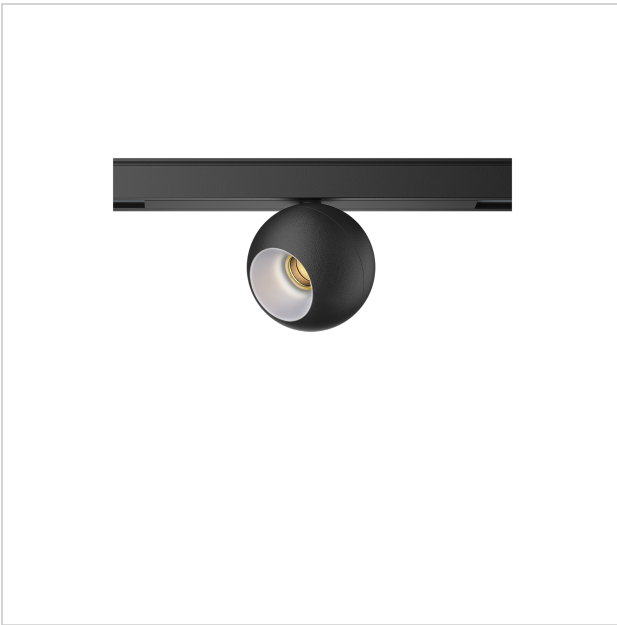

Dea Eros-Q1 XS TR

SKU	: Q655BB92734CHF0
Housing material	: Aluminum Die Cast
Luminaire Color	: Black
Optic	: Reflector
Reflector Color	: Chrome
Power supply	: Included ON/OFF
Luminous Flux (lm)	: 490lm
System power	: 7W
System efficiency	: 70lm/W
Beam angle (°)	: 34°
CCT (K)	: 2700K
CRI	: 90
Chromaticity tolerance	: 3 MacAdam
Mains Voltage	: 220-240V / 50 -60Hz
EI. Class	: Class III
Lifetime	: 50000h
IP rating	: IP20
Light source energy class	:
Light source identifier	:
Net. Weight	: 0.2Kg
Warranty	: 5Y