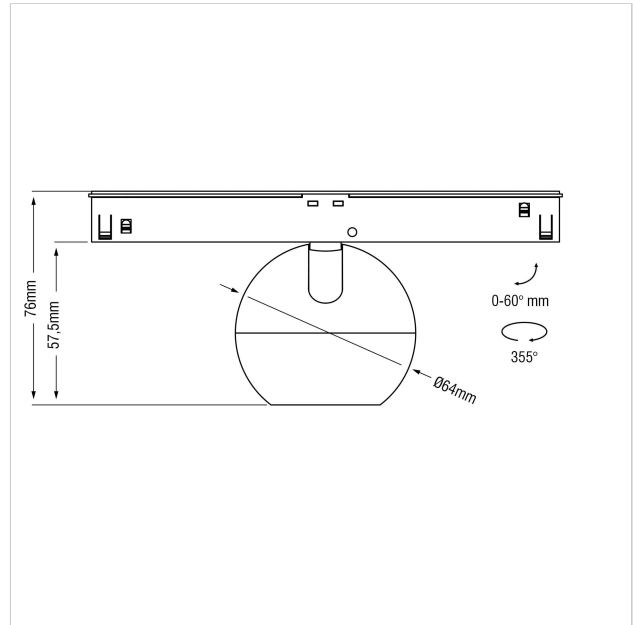

Dea Eros-Q1 XS TR

SKU	: Q655BB92734CHF0
Housing material	: Aluminum Die Cast
Luminaire Color	: Black
Optic	: Reflector
Reflector Color	: Chrome
Power supply	: Included ON/OFF
Luminous Flux (lm)	: 490lm
System power	: 7W
System efficiency	: 70lm/W
Beam angle (°)	: 34°
CCT (K)	: 2700K
CRI	: 90
Chromaticity tolerance	: 3 MacAdam
Mains Voltage	: 220-240V / 50 -60Hz
EI. Class	: Class III
Lifetime	: 50000h
IP rating	: IP20
Light source energy class	:
Light source identifier	:
Net. Weight	: 0.2Kg
Warranty	: 5Y