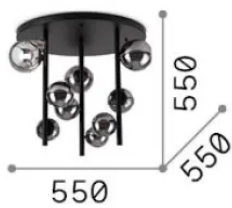

General info

Indoor - Ceiling lamps

Ean	8021696328416
Item	PERLAGE PL9 FUME'
Installation	Ceiling lamps
Warranty	5 years
Gross weight	5.7 kg
Volume	0.134832 m ³

Technical info

Net weight	3.87 kg
Insulation class	II
Protection index	IP20
Compliance	CE
Operating temperature	0° ~ +40 °C
Dimmer	Non-dimmable
Power output	220-240 V AC
Power supply	Not required

Source info

Integrated source	Light bulb (included)
Replaceable source	Replaceable
Power	G9 max 9 x 15 W
Emission	Diffuse
Max consumption	-
Bulb included	209043 G9 3.0W 3000K CRI80
Recommended bulb	305486 G9 4.0W 3000K CRI80