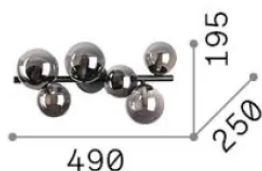

General info

Indoor - Ceiling lamps

Ean	8021696309262
Item	PERLAGE PL6 FUME'
Installation	Ceiling lamps
Warranty	5 years
Gross weight	2.35 kg
Volume	0.034848 m ³

Technical info

Net weight	1.41 kg
Insulation class	II
Protection index	IP20
Compliance	CE
Operating temperature	0° ~ +40 °C
Dimmer	Non-dimmable
Power output	220-240 V AC
Power supply	Not required

Source info

Integrated source	Light bulb (included)
Replaceable source	Replaceable
Power	G9 max 6 x 15 W
Emission	Diffuse
Max consumption	-
Bulb included	209043 G9 3.0W 3000K CRI80
Recommended bulb	305486 G9 4.0W 3000K CRI80