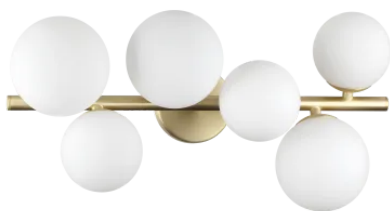

General info

Indoor - Ceiling lamps

Ean	8021696309279
Item	PERLAGE PL6 BIANCO
Installation	Ceiling lamps
Warranty	5 years
Gross weight	2.75 kg
Volume	0.034848 m ³

Technical info

Net weight	1.81 kg
Insulation class	II
Protection index	IP20
Compliance	CE
Operating temperature	0° ~ +40 °C
Dimmer	Non-dimmable
Power output	220-240 V AC
Power supply	Not required

Source info

Integrated source	Light bulb (included)
Replaceable source	Replaceable
Power	G9 max 6 x 15 W
Emission	Diffuse
Max consumption	-
Bulb included	209043 G9 3.0W 3000K CRI80
Recommended bulb	305486 G9 4.0W 3000K CRI80