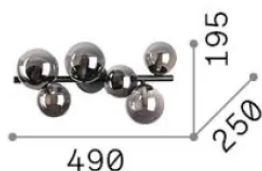

General info

Indoor - Ceiling lamps

Ean	8021696309279
Item	PERLAGE PL6 BIANCO
Installation	Ceiling lamps
Warranty	5 years
Gross weight	2.75 kg
Volume	0.034848 m ³

Technical info

Net weight	1.81 kg
Insulation class	II
Protection index	IP20
Compliance	CE
Operating temperature	0° ~ +40 °C
Dimmer	Non-dimmable
Power output	220-240 V AC
Power supply	Not required

Source info

Integrated source	Light bulb (included)
Replaceable source	Replaceable
Power	G9 max 6 x 15 W
Emission	Diffuse
Max consumption	-
Bulb included	209043 G9 3.0W 3000K CRI80
Recommended bulb	305486 G9 4.0W 3000K CRI80