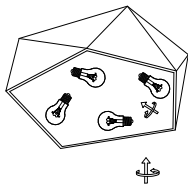

NOVA LUCE

8186202

1

Turn off the general switch

2

Drill holes, Apply plastic anchors
& Screws

3

Connect the wires

4

By rotating apply the bulbs

5

Apply the cap

6

Turn on the general switch