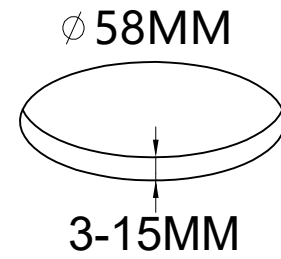

For indoor use only.

If the external flexible cable or cord of this luminaire is damaged, it shall be exclusively replaced by the manufacturer or his service agent or a similar qualified person in order to avoid a hazard.

The light source of this luminaire is not replaceable; when the light source reaches its end of life the whole luminaire shall be replaced

1

2

3

4

Luminaires not suitable for covering with thermally insulating material.....