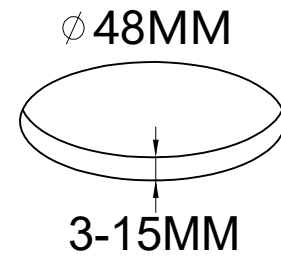

For indoor use only.

If the external flexible cable or cord of this luminaire is damaged, it shall be exclusively replaced by the manufacturer or his service agent or a similar qualified person in order to avoid a hazard.

The light source of this luminaire is not replaceable; when the light source reaches its end of life the whole luminaire shall be replaced

1

2

3

4

Luminaires not suitable for covering with thermally insulating material.....