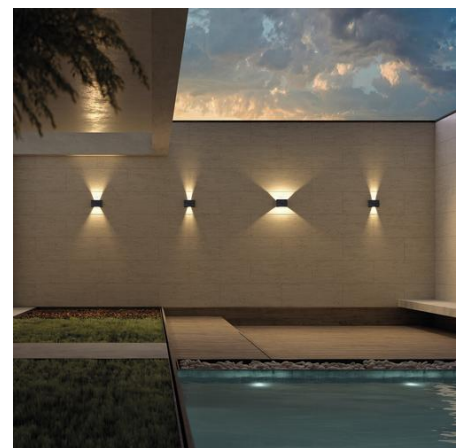

GENERAL DATA

Category	Surface
Family	Beam
Finish	[90] Brown oxide
RAL	[RAL 8024] Beige brown
Location	Outdoor
Installation	Wall
Body material	Aluminum
Diffuser material	Transparent glass
EAN	8433264569334

LIGHT SOURCES

LED SMD

Luminous flux	(2x) 660lm
Total flux	(2x) 536lm
Light source power	(2x) 6 W
Color temperature	3000K
CRI	80
Color consistency	5 SDCM
Energy efficiency	F (3000K)

LIGHT BEAMS

Beams	105° - Direct symmetric, Indirect symmetric

TECHNICAL DATA

Dimensions	Height x Width x Depth (mm): 100 x 180 x 74
IP	IP65
Protection class	Class I
Frequency	50/60 Hz
Input voltage	110-240V AC V
Total wattage	12 W
Output current	320 mA
Power factor	0.9
Surface temperature	25.0 °C
Operating temperature range	-30 - 45 °C
Lifetime	50,000 h
LED lifetime L	80
LED lifetime B	50
Weight	0.94 Kg