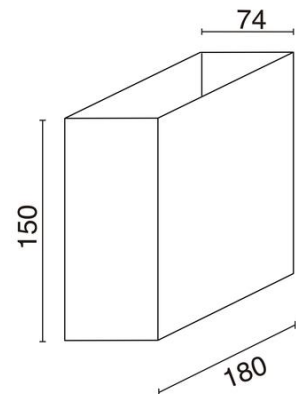

### LED SMD

Luminous flux	(2x) 660lm
Total flux	(2x) 536lm
Light source power	(2x) 6 W
Color temperature	3000K
CRI	80
Color consistency	5 SDCM
Energy efficiency	F (3000K)

## LIGHT BEAMS

Beams	105° - Direct symmetric, Indirect symmetric
-------	---

## TECHNICAL DATA

Dimensions	Height x Width x Depth (mm): 100 x 180 x 74
IP	IP65
Protection class	Class I
Frequency	50/60 Hz
Input voltage	110-240V AC V
Total wattage	12 W
Output current	320 mA
Power factor	0.9
Surface temperature	25.0 °C
Operating temperature range	-30 - 45 °C
Lifetime	50,000 h
LED lifetime L	80
LED lifetime B	50
Weight	0.94 Kg