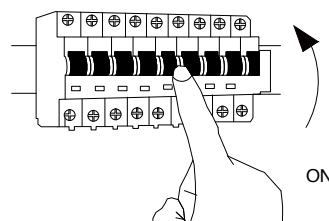

NOVA LUCE

9492590

1

Turn off the general switch

2

Dismantle the product

3

Drill holes apply screws with Plastic anchors & connect the wires

4

Apply the side screws

5

Turn on the general switch