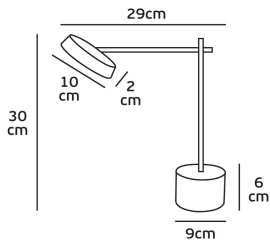

SINCE 1978

Product Datasheet

LEADING LIGHT

vkleadinglight.gr

Sky

VK/04459/B/W

Table Led light, 220-240V, 6W, 3000K, 207lm, CRI>85, IP20, ø10x29x30cm, black

IP20

Dimensions

Gallery

Floor & Table Lamps Led

Sky

Downloads

VK Leading Light

Since 1978

Technical Specifications	
Kelvin	3000K
Power	6W
Voltage	220-240V
Fitting	Table Lights LED
Type	Light
Safety class	
Light source	COB
IP Rating	IP20
CRI	CRI>85
Dimmable	
Lifetime	50.000hrs
Clicks	10,000
Driver	Built-in DC 12V 0.12mA
Working temperature	<75°C
PAGE	406 Decorative 2024
NICKNAME	Sky

Physical Specifications	
Adjustable	
Rotation	350°
Cable	1.6m
Color	Black sand
Material	Metal
Width	ø10cm
Length	29cm
Height	30cm
Net weight of product (kg)	2.16
Gross weight with inner box (kg)	3.25

Illumination Data