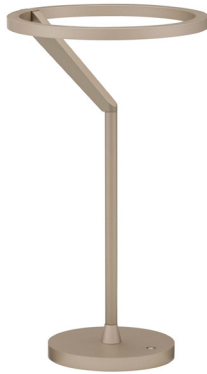

NOVA LUCE

PRODUCT DATASHEET

Version: 001

PRODUCT PHOTOGRAPH

TECHNICAL DRAWING

GENERAL INFORMATION

Product Code	9088140
Collection	Decorative
Product Category	Table
Product Family	Tilia
Mounting Location	N/A
Application Environment	Indoor
Specifications	

DIMENSION & WEIGHT

LxWxH (cm)	D: 22 H: 38
Cut out (cm)	N/A
Weight (Kgr)	0.4

MATERIAL & COLOR

Product Color	Champaign Gold
Body Material	Aluminium

APPLICATION & MOUNTING

Ambient Working Temp.	Max 45 oC
Type of Protection	IP20
Dimmable	Yes
Type of Dimming	Touch Dimmable
Mounting type	N/A
Mounting Depth (cm)	N/A
Led Module Replaceable	No
Light Source	LED