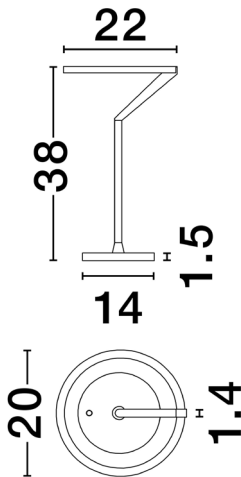

NOVA LUCE

PRODUCT DATASHEET

Version: 001

PRODUCT PHOTOGRAPH

TECHNICAL DRAWING

GENERAL INFORMATION

Product Code	9088140
Collection	Decorative
Product Category	Table
Product Family	Tilia
Mounting Location	N/A
Application Environment	Indoor
Specifications	

DIMENSION & WEIGHT

LxWxH (cm)	D: 22 H: 38
Cut out (cm)	N/A
Weight (Kgr)	0.4

MATERIAL & COLOR

Product Color	Champaign Gold
Body Material	Aluminium

APPLICATION & MOUNTING

Ambient Working Temp.	Max 45 oC
Type of Protection	IP20
Dimmable	Yes
Type of Dimming	Touch Dimmable
Mounting type	N/A
Mounting Depth (cm)	N/A
Led Module Replaceable	No
Light Source	LED

Power (Nominal)	16 W
Input voltage (Nominal)	220-240Vac
Mains Frequency	50/60Hz

PHOTOMETRICAL DATA

Luminous Flux	612 lm
Color Temperature	3000K
Light Color (Designation)	Warm White

WARRANTY

Warranty	3 Years
----------	----------------