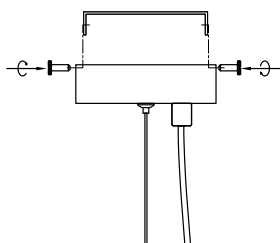

NOVA LUCE

9028860

1

Turn off the general switch

2

Drill holes & apply plastic anchors
With screws

3

Connect the wires

4

Apply the side screws

5

Apply the bulb

6

Apply the glass
& The side screws

7

Turn on the general switch