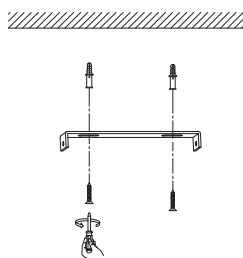

NOVA LUCE

9028860

1

Turn off the general switch

2

Drill holes & apply plastic anchors
With screws

3

Connect the wires

4

Apply the side screws

5

Apply the bulb

6

Apply the glass
& The side screws

7

Turn on the general switch