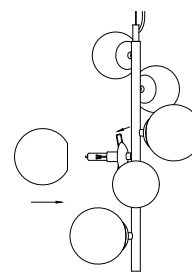

NOVA LUCE

9028860

1

Turn off the general switch

2

Drill holes & apply plastic anchors
With screws

3

Connect the wires

4

Apply the side screws

5

Apply the bulb

6

Apply the glass
& The side screws

7

Turn on the general switch