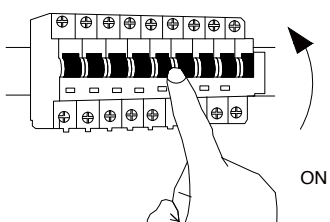

NOVA LUCE

9028860

1

Turn off the general switch

2

Drill holes & apply plastic anchors
With screws

3

Connect the wires

4

Apply the side screws

5

Apply the bulb

6

Apply the glass
& The side screws

7

Turn on the general switch