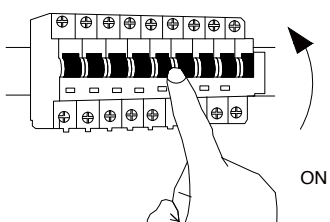

NOVA LUCE

9028859

1

Turn off the general switch

2

Drill holes & apply plastic anchors
With screws

3

Connect the wires

4

Apply the side screws

5

Apply the bulb

6

Apply the glass
& The side screws

7

Turn on the general switch