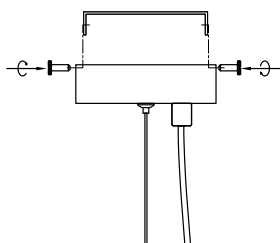

NOVA LUCE

9028859

1

Turn off the general switch

2

Drill holes & apply plastic anchors
With screws

3

Connect the wires

4

Apply the side screws

5

Apply the bulb

6

Apply the glass
& The side screws

7

Turn on the general switch