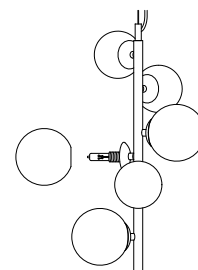

NOVA LUCE

9028859

1

Turn off the general switch

2

Drill holes & apply plastic anchors
With screws

3

Connect the wires

4

Apply the side screws

5

Apply the bulb

6

Apply the glass
& The side screws

7

Turn on the general switch