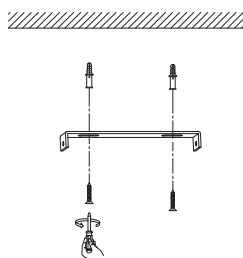

NOVA LUCE

9028859

1

Turn off the general switch

2

Drill holes & apply plastic anchors
With screws

3

Connect the wires

4

Apply the side screws

5

Apply the bulb

6

Apply the glass
& The side screws

7

Turn on the general switch