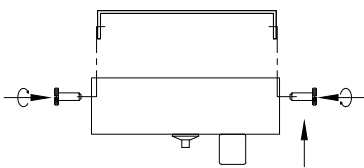

NOVA LUCE

9009251

1

Turn off the general switch

2

Drill holes & apply plastic anchors
With screws

3

Connect the wires

4

Apply the side screws

5

Apply the bulb

6

Insert the glass

7

Turn on the general switch