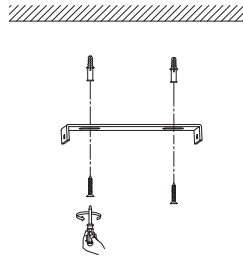

NOVA LUCE

9009251

1

Turn off the general switch

2

Drill holes & apply plastic anchors
With screws

3

Connect the wires

4

Apply the side screws

5

Apply the bulb

6

Insert the glass

7

Turn on the general switch