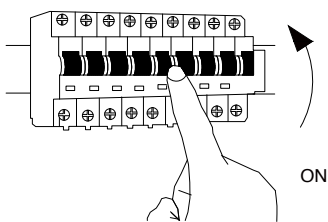

NOVA LUCE

9009251

1

Turn off the general switch

2

Drill holes & apply plastic anchors
With screws

3

Connect the wires

4

Apply the side screws

5

Apply the bulb

6

Insert the glass

7

Turn on the general switch