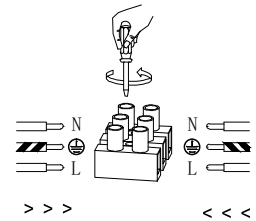

NOVA LUCE

9009251

1

Turn off the general switch

2

Drill holes & apply plastic anchors
With screws

3

Connect the wires

4

Apply the side screws

5

Apply the bulb

6

Insert the glass

7

Turn on the general switch