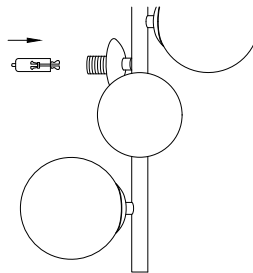

NOVA LUCE

9009251

1

Turn off the general switch

2

Drill holes & apply plastic anchors
With screws

3

Connect the wires

4

Apply the side screws

5

Apply the bulb

6

Insert the glass

7

Turn on the general switch