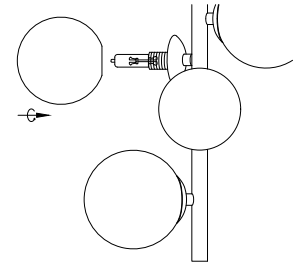

NOVA LUCE

9009251

1

Turn off the general switch

2

Drill holes & apply plastic anchors
With screws

3

Connect the wires

4

Apply the side screws

5

Apply the bulb

6

Insert the glass

7

Turn on the general switch