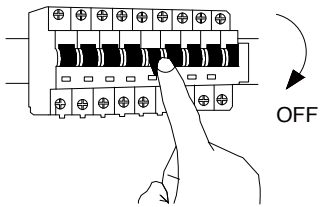

NOVA LUCE

9009251

1

Turn off the general switch

2

Drill holes & apply plastic anchors
With screws

3

Connect the wires

4

Apply the side screws

5

Apply the bulb

6

Insert the glass

7

Turn on the general switch