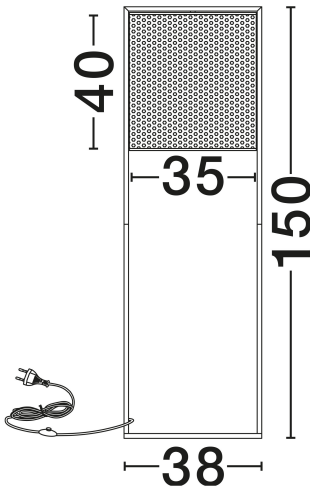

NOVA LUCE

PRODUCT DATASHEET

Version: 001

PRODUCT PHOTOGRAPH

TECHNICAL DRAWING

GENERAL INFORMATION

Product Code	9001119
Collection	Indoor
Product Category	Floor
Product Family	Erto
Mounting Location	Floor
Application Environment	Indoor
Specifications	N/A

DIMENSION & WEIGHT

LxWxH (cm)	D: 38 H: 150
Cut Out (cm)	N/A
Weight (Kgr)	3.5

MATERIAL & COLOR

Product Color	Sandy Black
Body Material	Steel & Rattan

APPLICATION & MOUNTING

Ambient Working Temp.	Max 45°C
Type of Protection	IP20
Dimmable	No
Type of Dimming	N/A
Mounting type	Surface
Mounting Depth (cm)	N/A
Led Module Replaceable	Yes
Light Source	E27

Power (Nominal)	1x12W
Input voltage (Nominal)	100-240V
Mains Frequency	50/60Hz

PHOTOMETRICAL DATA

Luminous Flux	N/A
Color Temperature	N/A
Light Color (Designation)	N/A

WARRANTY

Warranty	3 Years
----------	----------------