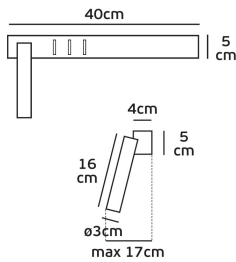

SINCE 1978

LEADING LIGHT

Product Datasheet

vkleadinglight.gr

Olo

VK/04231/W/W/40/L

Wall light led, 220-240V, 3W & 2x6W, 3000K, 754lm, 25°, CRI>80, IP20, 40cm, white left

IP20

Dimensions

Gallery

Pending Lights Led

Olo

LED	WATT
3W	3W
2x6W	12W

Downloads

VK Leading Light

Since 1978

Technical Specifications	
Kelvin	3000K
Power	3W & 2x6W
Voltage	220-240V
Fitting	Reading Led
Type	Light
Safety class	
Light source	SMD Samsung 3535/Edison 2835
IP Rating	IP20
CRI	CRI>80
Dimmable	
Lifetime	30.000hrs
Working temperature	-20-45°C
PAGE	280 Decorative 2024
NICKNAME	Olo

Physical Specifications	
Color	White
Material	Aluminium, iron, acrylic
Width	4cm
Length	40cm (adjustable body 16xø3cm)
Height	5cm
Net weight of product (kg)	0.9
Gross weight with inner box (kg)	0.98
Gross weight with master box (kg)	20.6
Width (inner box)	6cm
Length (inner box)	9cm
Height (inner box)	41.5cm