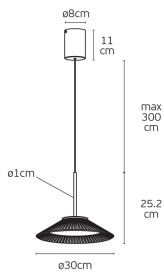

### Dimensions

Physical Specifications	
Family	Amelie
Color	Champagne gold
Material	Aluminum+PC
Width	ø30cm
Length	ø30cm
Height	25.2cm +11cm (+300cm of cable)
Net weight of product (kg)	2.20kg
Gross weight with inner box (kg)	2.70kg
Width (inner box)	18cm
Length (inner box)	34.8cm
Height (inner box)	34.3cm