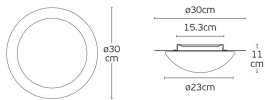

### Dimensions

### Gallery

IP20 & Ceiling Lights Led

**Roto**

DESCRIPTION

Model	VK/04577/CE/MC/W	IP	IP20
Color	Nickel Matt	Material	Aluminum
Power	12W	Beam Angle	30°
Light Source	LED	Color Temperature	3000K
Light Output	1200lm	Beam Spread	1.2m
Dimensions	30cm x 30cm x 11cm	Weight	0.5kg

Physical Specifications	
Color	Nickel Matt
Material	Stainless steel/Opal glass
Length	ø30cm
Height	11cm
Net weight of product (kg)	7.8
Gross weight with inner box (kg)	11.3

Illumination Data	
Lumen	1.200lm
Beam angle	120°
Lighting direction	